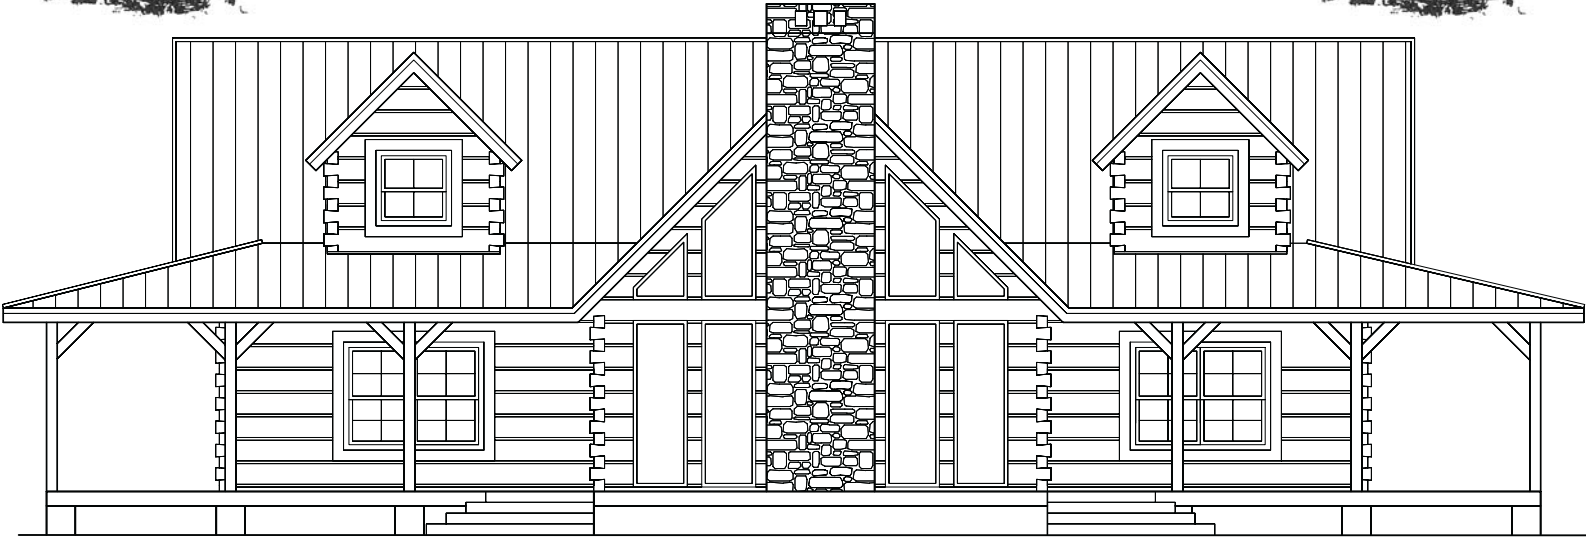

CRACKER STYLE LOG HOMES

MAGNOLIA

LIVING (DOWNSTAIRS)	1801
LOFT	934
PORCH	1525
TOTAL	4260