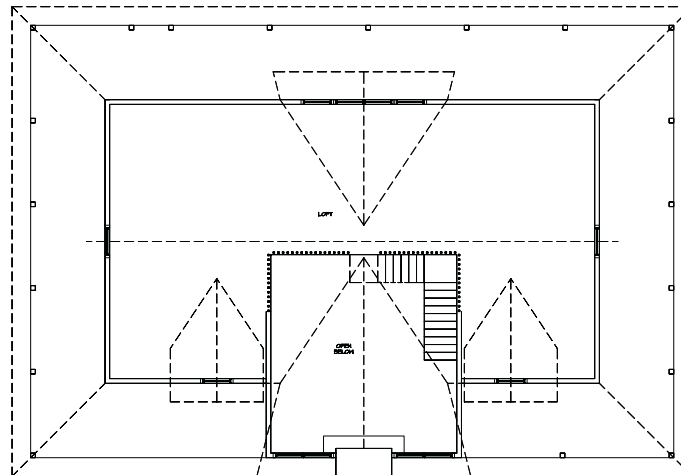

CRACKER STYLE LOG HOMES

MAGNOLIA

LIVING (DOWNSTAIRS)	1801
LOFT	934
PORCH	1525
TOTAL	4260