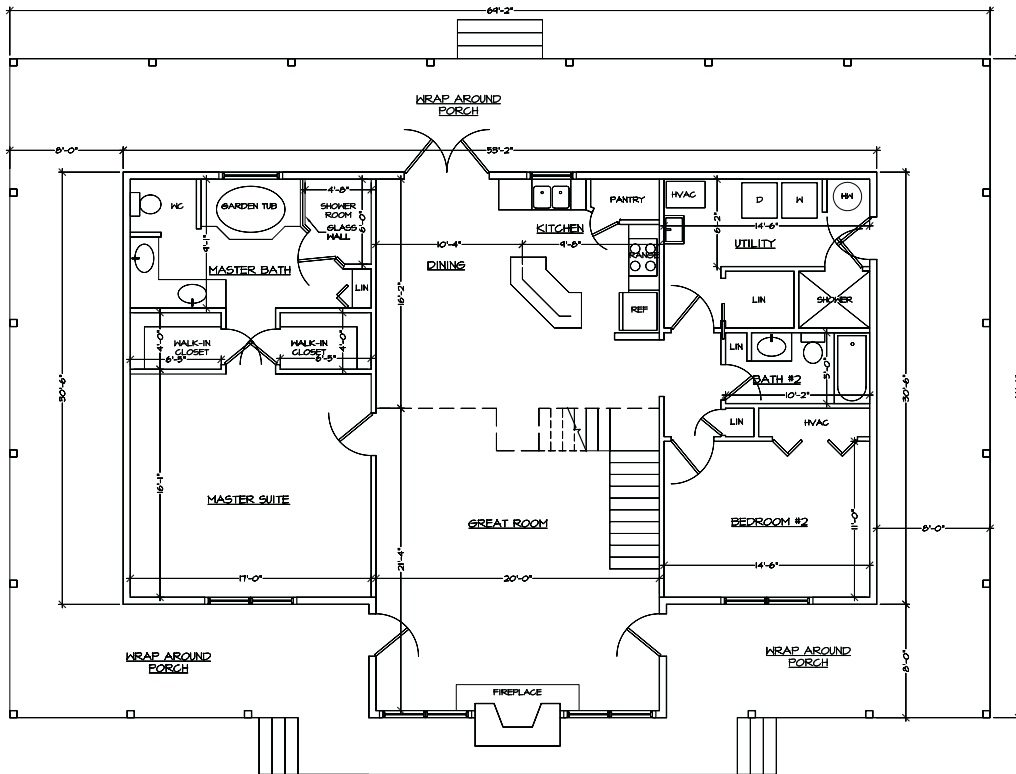

CRACKER STYLE LOG HOMES

MAGNOLIA

LIVING (DOWNSTAIRS)	1801
LOFT	934
PORCH	1525
TOTAL	4260