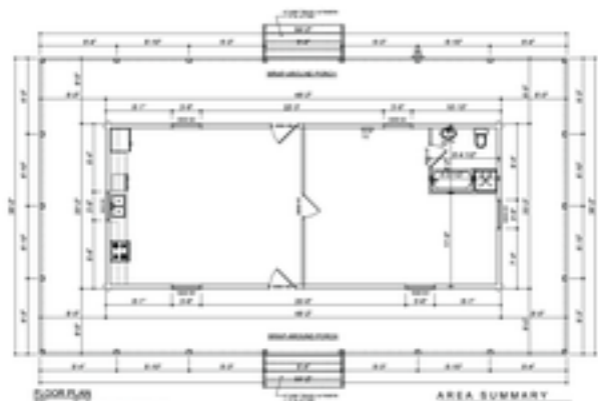

CRACKER STYLE LOG HOMES

HUNTER

AREA SUMMARY

COVERED AREA	87	SQ.
FLOOR AREA	100	SQ.
TOTAL AREA	200	SQ.