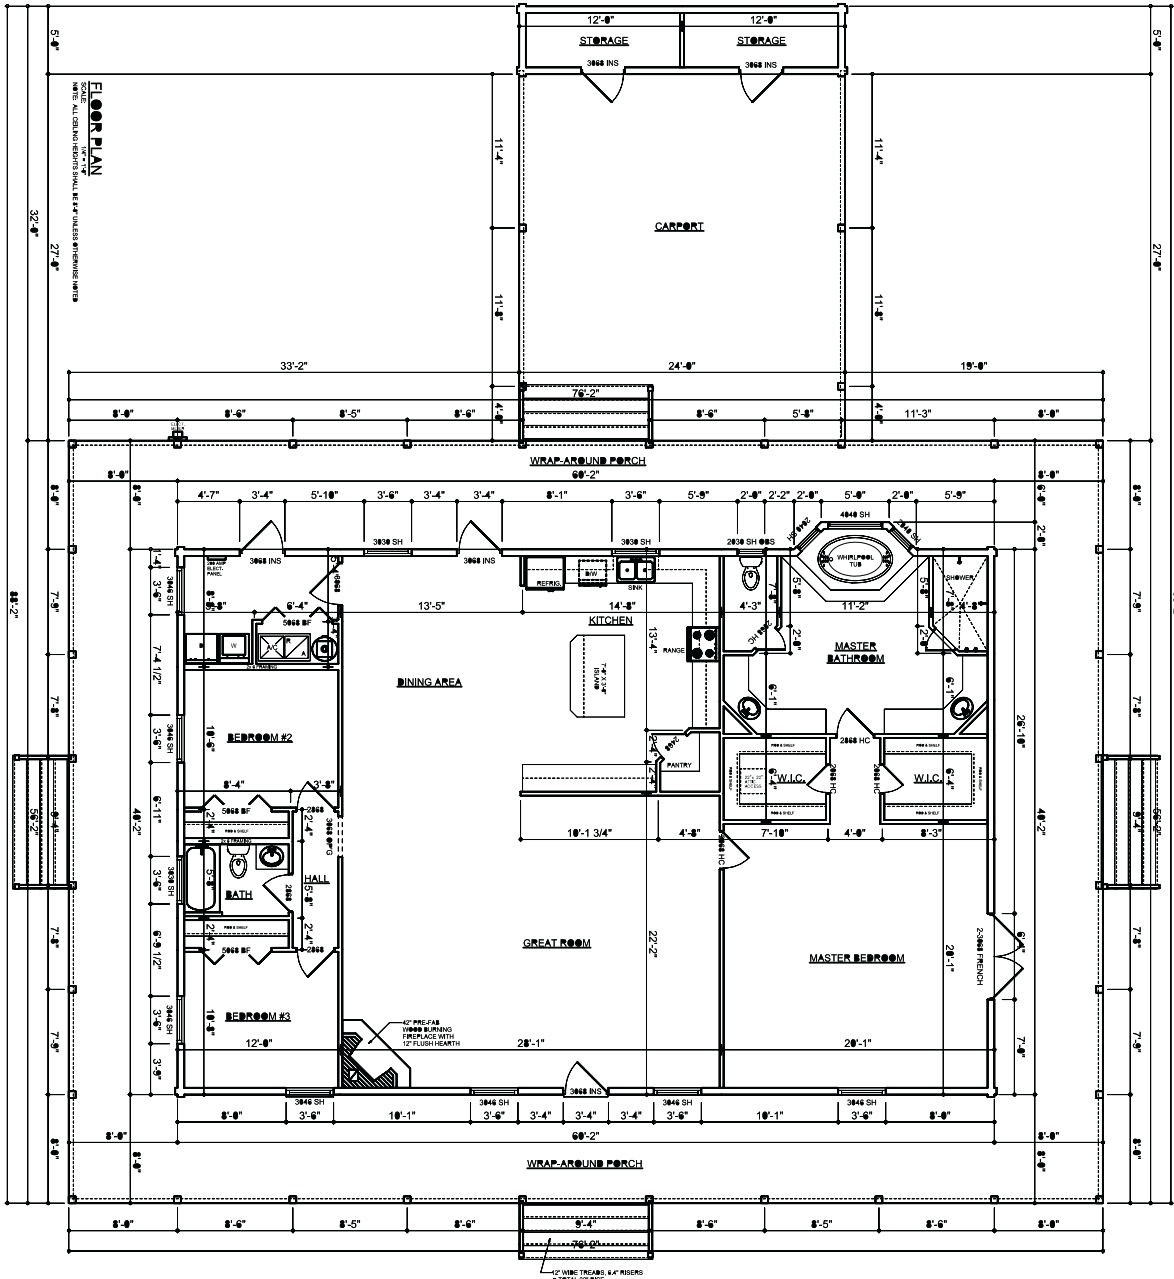

CRACKER STYLE LOG HOMES

CATTLEMENS

FRONT ELEVATION
SCALE: 1/4" = 1'-0"

AREA SUMMARY

	S.F.	S.F.	S.F.
LIVING AREA	2431		
CARPOT AREA	768		
PORCH AREA	1869		
TOTAL AREA	5069		