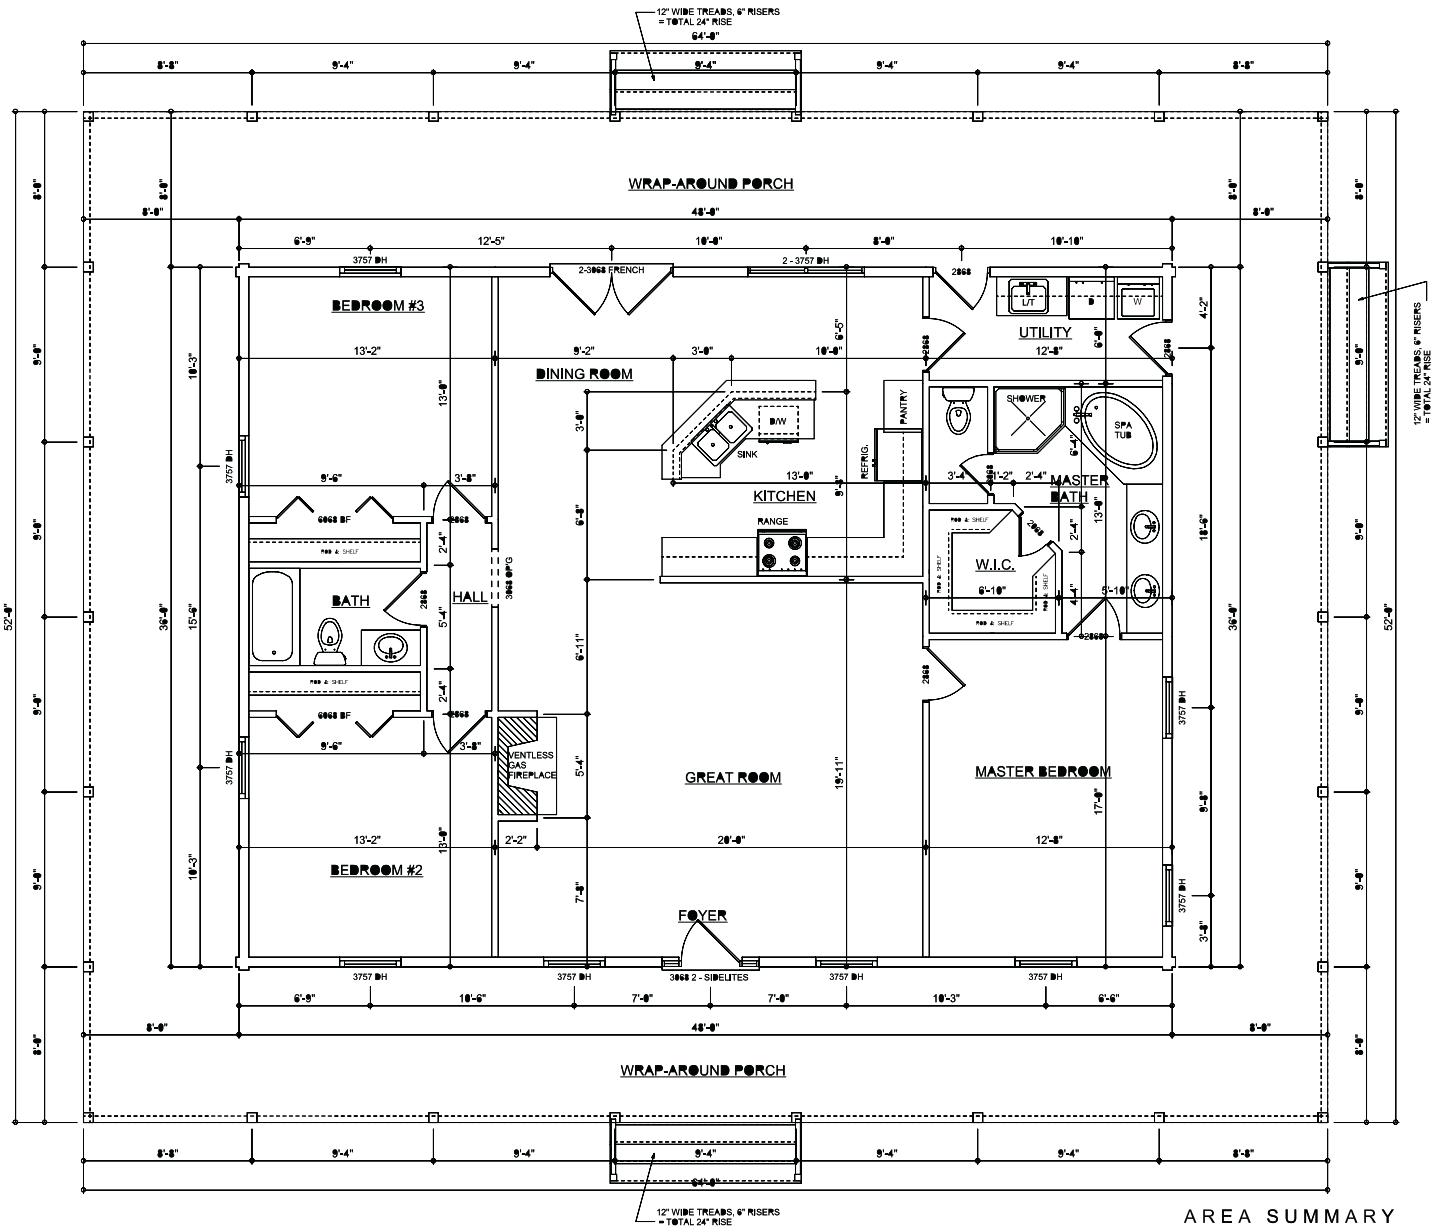

CRACKER STYLE LOG HOMES

CANE GRINDER

AREA SUMMARY	
LIVING AREA	1728 S.F.
COVERED PORCH AREA	1600 S.F.
TOTAL AREA	3328 S.F.